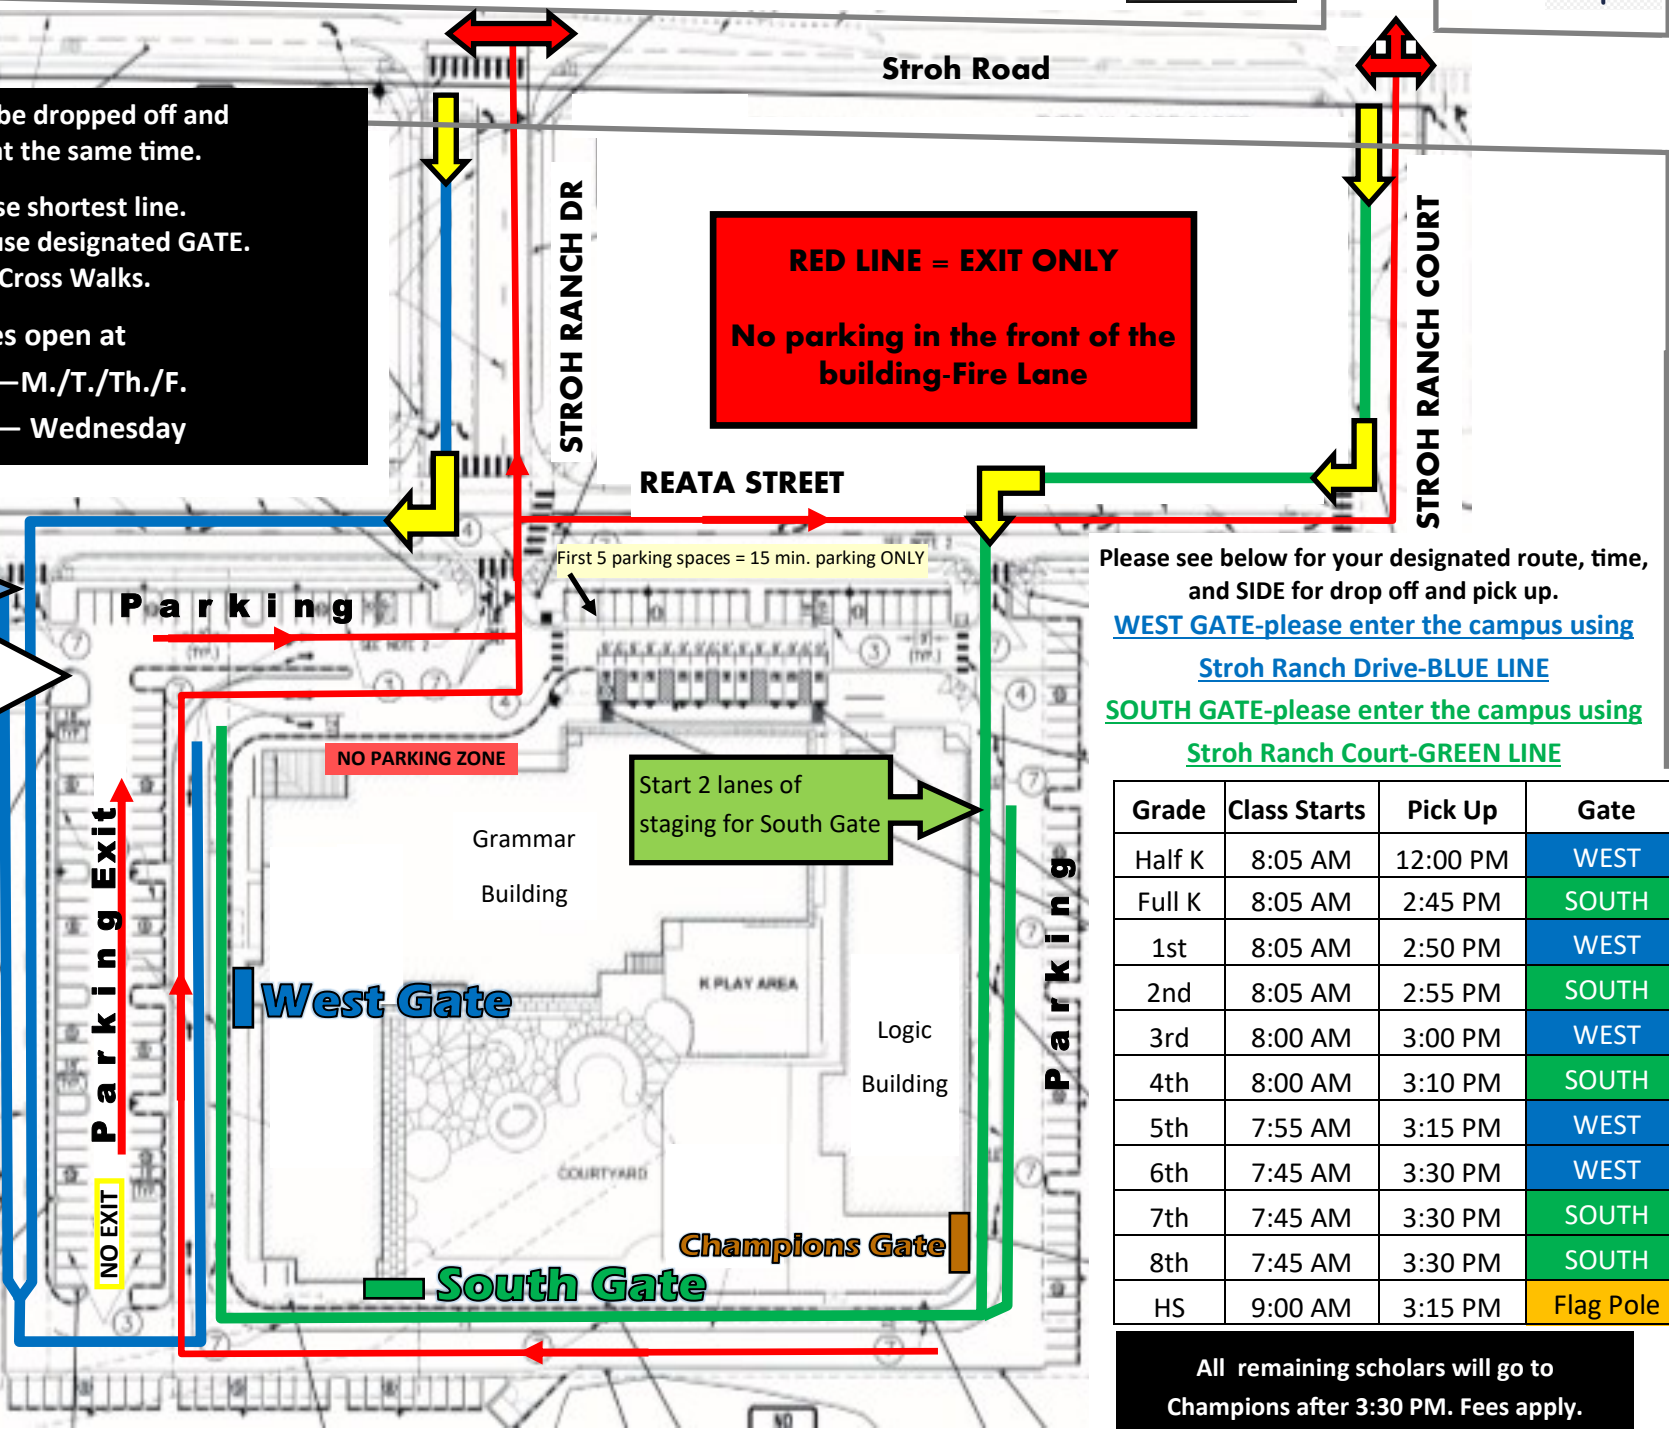

2022-2023 Scholar Drop Off/Pick Up Pattern

Siblings may be dropped off and picked up at the same time.

- ◆ Morning drop off, use shortest line.
- ◆ Afternoon pick up, use designated GATE.
- ◆ Walkers-please use Cross Walks.

Gates open at
7:30 AM—M./T./Th./F.
8:30 AM— Wednesday

RED LINE = EXIT ONLY
No parking in the front of the building-Fire Lane

Start 2 lanes of staging for West Gate
Enter for parking **ONLY**

No parking in front of the school. There are five-15 minute Parking Spaces located by the crosswalk in front.

Parking ONLY allowed in designated parking spaces. If you are not parked in a designated parking space, you may not leave your car.

Remember: this only works if **EVERYONE** follows the plan.

Please see below for your designated route, time, and SIDE for drop off and pick up.
WEST GATE-please enter the campus using **Stroh Ranch Drive-BLUE LINE**
SOUTH GATE-please enter the campus using **Stroh Ranch Court-GREEN LINE**

Grade	Class Starts	Pick Up	Gate
Half K	8:05 AM	12:00 PM	WEST
Full K	8:05 AM	2:45 PM	SOUTH
1st	8:05 AM	2:50 PM	WEST
2nd	8:05 AM	2:55 PM	SOUTH
3rd	8:00 AM	3:00 PM	WEST
4th	8:00 AM	3:10 PM	SOUTH
5th	7:55 AM	3:15 PM	WEST
6th	7:45 AM	3:30 PM	WEST
7th	7:45 AM	3:30 PM	SOUTH
8th	7:45 AM	3:30 PM	SOUTH
HS	9:00 AM	3:15 PM	Flag Pole